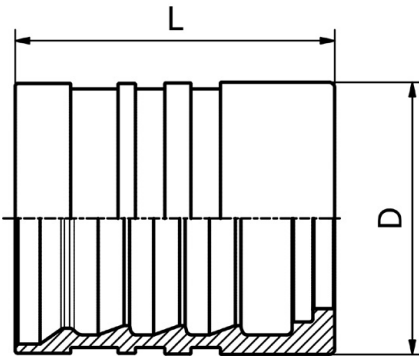

FERRULE

M00110/M00120/M00130

**SKIVE FERRULE
FOR WIRE BRAID HOSES**

FITTINGS
112

PART. REF.	HOSE BORE			PART. REF.	PART. REF.	DIMENSIONS mm					
	DN	Dash	inch			D	L				
M00120-03	5	- 3	3/16"			17.0	23.9				
M00120-04	6	- 4	1/4"			19.5	28.0				
M00120-05	8	- 5	5/16"			20.0	28.6				
M00120-06	10	- 6	3/8"			23.0	30.0				
M00120-08	12	- 8	1/2"			26.7	32.0				
M00120-10	16	- 10	5/8"			32.0	38.0				
M00120-12	19	- 12	3/4"			35.8	41.7				
M00130-16	25	- 16	1"			43.0	47.0				
M00110-20	31	- 20	1.1/4"			50.5	59.0				
M00110-24	38	- 24	1.1/2"			57.0	70.0				
M00110-32	51	- 32	2"			70.0	72.0				

FERRULE

M00910/M00920/M00930

**SKIVE FERRULE
FOR WIRE BRAID
AND SPIRAL HOSES**

PART. REF.	HOSE BORE			PART. REF.	PART. REF.	DIMENSIONS mm					
	DN	Dash	inch			D	L				
M00910-03	5	- 3	3/16"			20.6	26.0				
M00910-04	6	- 4	1/4"			22.0	30.0				
M00910-05	8	- 5	5/16"			24.0	31.0				
M00910-06	10	- 6	3/8"			26.0	33.0				
M00920-06	10	- 6	3/8"			26.7	33.0				
M00910-08	12	- 8	1/2"			30.0	34.0				
M00910-10	16	- 10	5/8"			33.0	39.0				
M00920-12	19	- 12	3/4"			38.0	40.0				
M00930-16	25	- 16	1"			46.0	54.0				
M00920-20	31	- 20	1.1/4"			57.0	60.0				
M00910-24	38	- 24	1.1/2"			65.0	70.0				
M00910-32	51	- 32	2"			79.0	72.0				