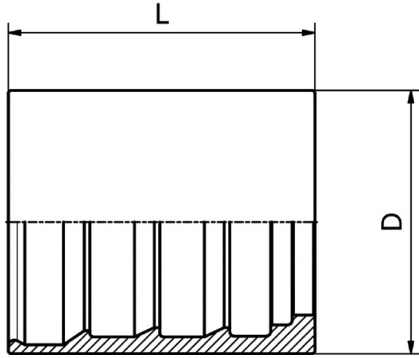

FERRULE

M00110/M00120/M00130

**SKIVE FERRULE
FOR WIRE BRAID HOSES**

FITTINGS
112

PART. REF.	HOSE BORE			PART. REF.	PART. REF.	DIMENSIONS mm					
	DN	Dash	inch			D	L				
M00120-03	5	- 3	3/16"			17.0	23.9				
M00120-04	6	- 4	1/4"			19.5	28.0				
M00120-05	8	- 5	5/16"			20.0	28.6				
M00120-06	10	- 6	3/8"			23.0	30.0				
M00120-08	12	- 8	1/2"			26.7	32.0				
M00120-10	16	- 10	5/8"			32.0	38.0				
M00120-12	19	- 12	3/4"			35.8	41.7				
M00130-16	25	- 16	1"			43.0	47.0				
M00110-20	31	- 20	1.1/4"			50.5	59.0				
M00110-24	38	- 24	1.1/2"			57.0	70.0				
M00110-32	51	- 32	2"			70.0	72.0				

FERRULE

M00910/M00920/M00930

**SKIVE FERRULE
FOR WIRE BRAID
AND SPIRAL HOSES**

PART. REF.	HOSE BORE			PART. REF.	PART. REF.	DIMENSIONS mm					
	DN	Dash	inch			D	L				
M00910-03	5	- 3	3/16"			20.6	26.0				
M00910-04	6	- 4	1/4"			22.0	30.0				
M00910-05	8	- 5	5/16"			24.0	31.0				
M00910-06	10	- 6	3/8"			26.0	33.0				
M00920-06	10	- 6	3/8"			26.7	33.0				
M00910-08	12	- 8	1/2"			30.0	34.0				
M00910-10	16	- 10	5/8"			33.0	39.0				
M00920-12	19	- 12	3/4"			38.0	40.0				
M00930-16	25	- 16	1"			46.0	54.0				
M00920-20	31	- 20	1.1/4"			57.0	60.0				
M00910-24	38	- 24	1.1/2"			65.0	70.0				
M00910-32	51	- 32	2"			79.0	72.0				